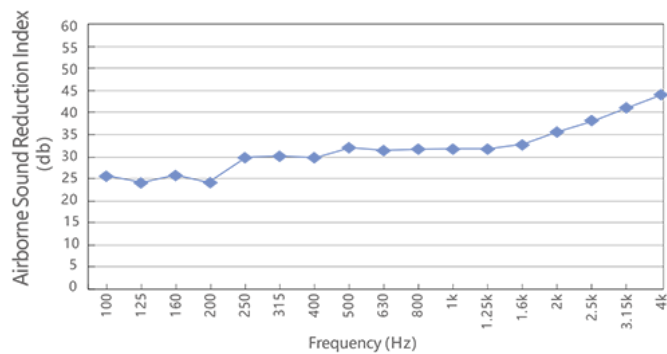

SOUND INSULATION PERFORMANCE:

36dB

FINISH:

PU Eco-friendly paint

ECO-FRIENDLY:

Zero Formaldehyde emission; PU Eco-friendly paint

SIZE:

2200mm (H) x 900mm (W) x 120mm - 240mm (T)
*suitable for wall thickness of 120mm - 240mm

WEIGHT:

Door ≤47kg
Frame ≤27kg

AVAILABLE COLORS:

Ivory white Creamy white Light green Light gray Dark gray

SOUND REDUCTION INDEX:

Easy installation

Flexibly adjustable

Accurate positioning