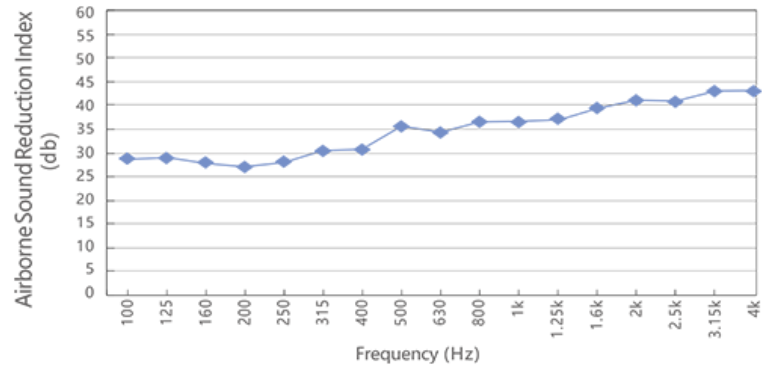

SOUND REDUCTION INDEX:

AVAILABLE COLORS:

S212

S207

BZ912

S210

S206