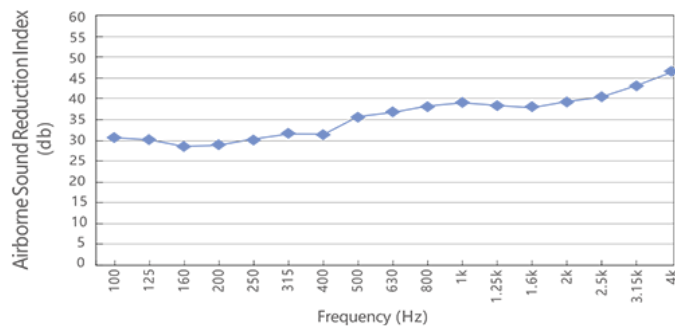

SOUND INSULATION PERFORMANCE:

40dB

FINISH:

PU Eco-friendly paint

ECO-FRIENDLY:

Zero Formaldehyde emission; PU Eco-friendly paint

SIZE:

2200mm (H) x 900mm (W) x 150mm - 300mm (T)
*suitable for wall thickness of 150mm - 300mm

WEIGHT:

Door ≤60kg
Frame ≤43kg

AVAILABLE COLORS:

Ivory white Creamy white Light green Light gray Dark gray

SOUND REDUCTION INDEX:

Easy installation

Flexibly adjustable

Accurate positioning